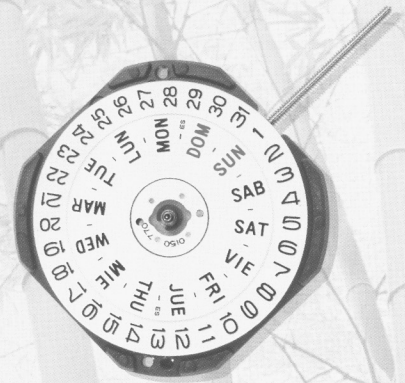

BASIC LINE

standard series

vx slim series

SIZE	5 1/2"	6 X 8"		8 3/4"	10 1/2"		11 1/2"
2 HANDS	 VX10	 VX50	 Y120/ AL20				
3 HANDS	 VX11	 VX51	 Y121/AL21 Y121G AL35/AL55				
3 HANDS HIGH POWER TORQUE			 Y127			 YR67	
2 HANDS / DATE		 VX89		 VX19	 VX3K/ VX3KG NEW		
3 HANDS / DATE		 VX82	 AL82	 VX12	 VX32/ VX32G NEW	 AL32	 VX42
3 HANDS DAY / DATE		 VX83	 AL83		 VX33/ VX33G NEW	 AL33	 VX43
3 HANDS CIRCULAR DAY-DATE							 VX44

Higher hands series

VX00 & VX01

Multi-Function

VX36 & VX3L higher hands available

Y12 & AL

VX Slim Calendar 5 years Battery Life

● **Environmental Friendly**

5 Years Battery Life

Mercury Free Battery

VX32G (10 1/2"")
3 hands/date
SR920SW
H: 2.62mm

VX3KG (10 1/2"")
2 hands/date
SR920SW
H: 2.62mm

VX33G (10 1/2"")
3 hands/day-date
SR920SW
H: 2.98mm

VX Slim Calendar 3 years Battery Life