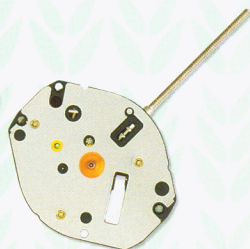

BASIC LINE

standard series

vx slim series

SIZE	5 1/2"	6 X 8"		8 3/4"	10 1/2"		11 1/2"
2 HANDS	 VX10	 VX50	 Y120/ AL20				
3 HANDS	 VX11	 VX51	 Y121/AL21 Y121G AL35/AL55				
3 HANDS HIGH POWER TORQUE			 Y127			 YR67	
2 HANDS / DATE		 VX89		 VX19	 VX3K/ VX3KG NEW		
3 HANDS / DATE		 VX82	 AL82	 VX12	 VX32/ VX32G NEW	 AL32	 VX42
3 HANDS DAY / DATE		 VX83	 AL83		 VX33/ VX33G NEW	 AL33	 VX43
3 HANDS CIRCULAR DAY-DATE							 VX44

Higher hands series

VX00 & VX01

Multi-Function

VX36 & VX3L higher hands available

Y12 & AL

VX Slim Calendar 5 years Battery Life

● **Environmental Friendly**

5 Years Battery Life

Mercury Free Battery

VX32G (10 1/2"")
3 hands/date
SR920SW
H: 2.62mm

VX3KG (10 1/2"")
2 hands/date
SR920SW
H: 2.62mm

VX33G (10 1/2"")
3 hands/day-date
SR920SW
H: 2.98mm

VX Slim Calendar 3 years Battery Life