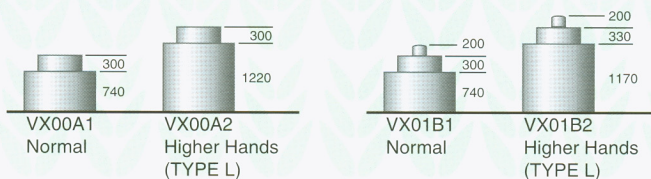

BASIC LINE

standard series

vx slim series

SIZE	5 1/2"	6 X 8"		8 3/4"	10 1/2"		11 1/2"
2 HANDS	 VX10	 VX50	 Y120/ AL20				
3 HANDS	 VX11	 VX51	 Y121/AL21 Y121G AL35/AL55				
3 HANDS HIGH POWER TORQUE			 Y127			 YR67	
2 HANDS / DATE		 VX89		 VX19	 VX3K/ VX3KG NEW		
3 HANDS / DATE		 VX82	 AL82	 VX12	 VX32/ VX32G NEW	 AL32	 VX42
3 HANDS DAY / DATE		 VX83	 AL83		 VX33/ VX33G NEW	 AL33	 VX43
3 HANDS CIRCULAR DAY-DATE							 VX44

Higher hands series

VX00 & VX01

Multi-Function

VX36 & VX3L higher hands available

Y12 & AL

VX Slim Calendar 5 years Battery Life

● **Environmental Friendly**

5 Years Battery Life

Mercury Free Battery

VX32G (10 1/2"")
3 hands/date
SR920SW
H: 2.62mm

VX3KG (10 1/2"")
2 hands/date
SR920SW
H: 2.62mm

VX33G (10 1/2"")
3 hands/day-date
SR920SW
H: 2.98mm

VX Slim Calendar 3 years Battery Life