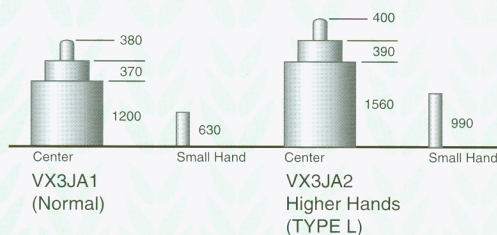

BASIC LINE

standard series

vx slim series

SIZE	5 1/2"	6 X 8"		8 3/4"	10 1/2"		11 1/2"
2 HANDS	 VX10	 VX50	 Y120/ AL20				
3 HANDS	 VX11	 VX51	 Y121/AL21 Y121G AL35/AL55				
3 HANDS HIGH POWER TORQUE			 Y127			 YR67	
2 HANDS / DATE		 VX89		 VX19	 VX3K/ VX3KG NEW		
3 HANDS / DATE		 VX82	 AL82	 VX12	 VX32/ VX32G NEW	 AL32	 VX42
3 HANDS DAY / DATE		 VX83	 AL83		 VX33/ VX33G NEW	 AL33	 VX43
3 HANDS CIRCULAR DAY-DATE							 VX44

Higher hands series

VX00 & VX01

Multi-Function

VX36 & VX3L higher hands available

Y12 & AL

VX Slim Calendar 5 years Battery Life

● **Environmental Friendly**

5 Years Battery Life

Mercury Free Battery

VX32G (10 1/2"")
3 hands/date
SR920SW
H: 2.62mm

VX3KG (10 1/2"")
2 hands/date
SR920SW
H: 2.62mm

VX33G (10 1/2"")
3 hands/day-date
SR920SW
H: 2.98mm

VX Slim Calendar 3 years Battery Life