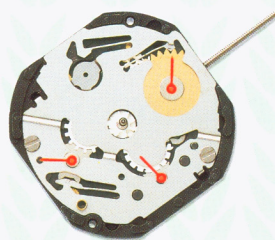

BASIC LINE

standard series

vx slim series

SIZE	5 1/2"	6 X 8"		8 3/4"	10 1/2"		11 1/2"
2 HANDS	 VX10	 VX50	 Y120/ AL20				
3 HANDS	 VX11	 VX51	 Y121/AL21 Y121G AL35/AL55				
3 HANDS HIGH POWER TORQUE			 Y127			 YR67	
2 HANDS / DATE		 VX89		 VX19	 VX3K/ VX3KG NEW		
3 HANDS / DATE		 VX82	 AL82	 VX12	 VX32/ VX32G NEW	 AL32	 VX42
3 HANDS DAY / DATE		 VX83	 AL83		 VX33/ VX33G NEW	 AL33	 VX43
3 HANDS CIRCULAR DAY-DATE							 VX44

Higher hands series

VX00 & VX01

Multi-Function

VX36 & VX3L higher hands available

Y12 & AL

VX Slim Calendar 5 years Battery Life

● **Environmental Friendly**

5 Years Battery Life

Mercury Free Battery

VX32G (10 1/2"")
3 hands/date
SR920SW
H: 2.62mm

VX3KG (10 1/2"")
2 hands/date
SR920SW
H: 2.62mm

VX33G (10 1/2"")
3 hands/day-date
SR920SW
H: 2.98mm

VX Slim Calendar 3 years Battery Life