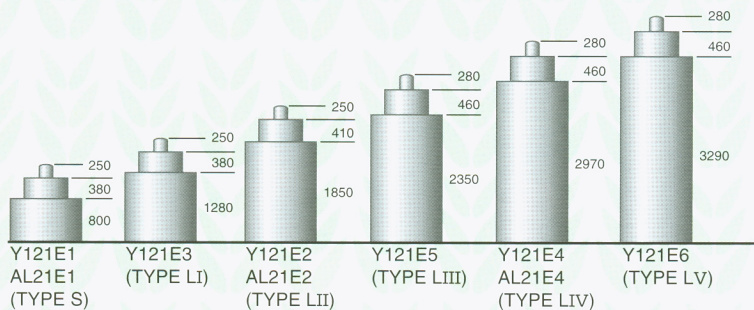

BASIC LINE

standard series

vx slim series

SIZE	5 1/2"	6 X 8"		8 3/4"	10 1/2"		11 1/2"
2 HANDS	 VX10	 VX50	 Y120/ AL20				
3 HANDS	 VX11	 VX51	 Y121/AL21 Y121G AL35/AL55				
3 HANDS HIGH POWER TORQUE			 Y127			 YR67	
2 HANDS / DATE		 VX89		 VX19	 VX3K/ VX3KG NEW		
3 HANDS / DATE		 VX82	 AL82	 VX12	 VX32/ VX32G NEW	 AL32	 VX42
3 HANDS DAY / DATE		 VX83	 AL83		 VX33/ VX33G NEW	 AL33	 VX43
3 HANDS CIRCULAR DAY-DATE							 VX44

Higher hands series

VX00 & VX01

Multi-Function

VX36 & VX3L higher hands available

Y12 & AL

VX Slim Calendar 5 years Battery Life

● **Environmental Friendly**

5 Years Battery Life

Mercury Free Battery

VX32G (10 1/2"")
3 hands/date
SR920SW
H: 2.62mm

VX3KG (10 1/2"")
2 hands/date
SR920SW
H: 2.62mm

VX33G (10 1/2"")
3 hands/day-date
SR920SW
H: 2.98mm

VX Slim Calendar 3 years Battery Life