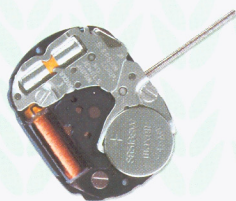

BASIC LINE

standard series

vx slim series

SIZE	5 1/2"	6 X 8"		8 3/4"	10 1/2"		11 1/2"
2 HANDS	 VX10	 VX50	 Y120/ AL20				
3 HANDS	 VX11	 VX51	 Y121/AL21 Y121G AL35/AL55				
3 HANDS HIGH POWER TORQUE			 Y127			 YR67	
2 HANDS / DATE		 VX89		 VX19	 VX3K/ VX3KG NEW		
3 HANDS / DATE		 VX82	 AL82	 VX12	 VX32/ VX32G NEW	 AL32	 VX42
3 HANDS DAY / DATE		 VX83	 AL83		 VX33/ VX33G NEW	 AL33	 VX43
3 HANDS CIRCULAR DAY-DATE							 VX44

Higher hands series

VX00 & VX01

Multi-Function

VX36 & VX3L higher hands available

Y12 & AL

VX Slim Calendar 5 years Battery Life

● **Environmental Friendly**

5 Years Battery Life

Mercury Free Battery

VX32G (10 1/2"")
3 hands/date
SR920SW
H: 2.62mm

VX3KG (10 1/2"")
2 hands/date
SR920SW
H: 2.62mm

VX33G (10 1/2"")
3 hands/day-date
SR920SW
H: 2.98mm

VX Slim Calendar 3 years Battery Life