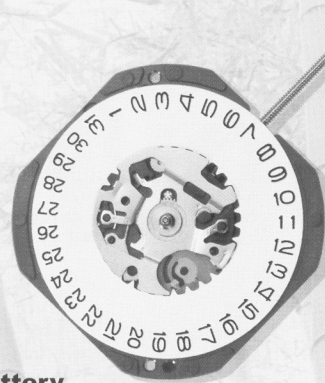

BASIC LINE

standard series

vx slim series

SIZE	5 1/2"	6 X 8"		8 3/4"	10 1/2"		11 1/2"
2 HANDS	 VX10	 VX50	 Y120/ AL20				
3 HANDS	 VX11	 VX51	 Y121/AL21 Y121G AL35/AL55				
3 HANDS HIGH POWER TORQUE			 Y127			 YR67	
2 HANDS / DATE		 VX89		 VX19	 VX3K/ VX3KG NEW		
3 HANDS / DATE		 VX82	 AL82	 VX12	 VX32/ VX32G NEW	 AL32	 VX42
3 HANDS DAY / DATE		 VX83	 AL83		 VX33/ VX33G NEW	 AL33	 VX43
3 HANDS CIRCULAR DAY-DATE							 VX44

Higher hands series

VX00 & VX01

Multi-Function

VX36 & VX3L higher hands available

Y12 & AL

VX Slim Calendar 5 years Battery Life

● **Environmental Friendly**

5 Years Battery Life

Mercury Free Battery

VX32G (10 1/2"")
3 hands/date
SR920SW
H: 2.62mm

VX3KG (10 1/2"")
2 hands/date
SR920SW
H: 2.62mm

VX33G (10 1/2"")
3 hands/day-date
SR920SW
H: 2.98mm

VX Slim Calendar 3 years Battery Life